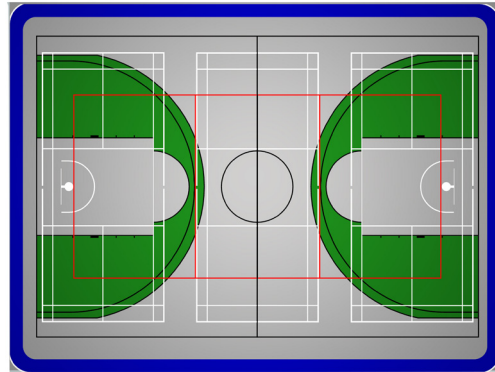

Endless Design Options

Rec-Flex is available in a number of different colour options allowing for any number of creative design options to help you to optimize space in your facility as well as provide it with a great look.

Different games line colours can be used to highlight different activities. In addition to using different lining colours, you could also help to mark the playing spaces by using different colours for specific courts. Rec-Flex has a number of different colour options so you can choose from any number of layouts or court designs for your facility.

Customize your floor with a variety of Line & Logo Painting Options

You can mix and match all of Rec-Flex's colours, including games lines colours to match your school or organization's signature colours. In addition, custom logos and designs can easily be incorporated to give your facility a truly unique look.

Rec-Flex is the PERFECT Fieldhouse Flooring Solution

Rec-Flex can be installed using an in situ (paved in place) Poly-Shock Pad base which can be installed directly onto a number of different sub-base materials and does not require a concrete or asphalt base. This feature makes Rec-Flex an ideal fieldhouse surfacing solution by **REDUCING BUILDING COSTS.**

Rec-Flex is VERSATILE, MULTIPURPOSE, SPORTS FLOORING for all types of activities.